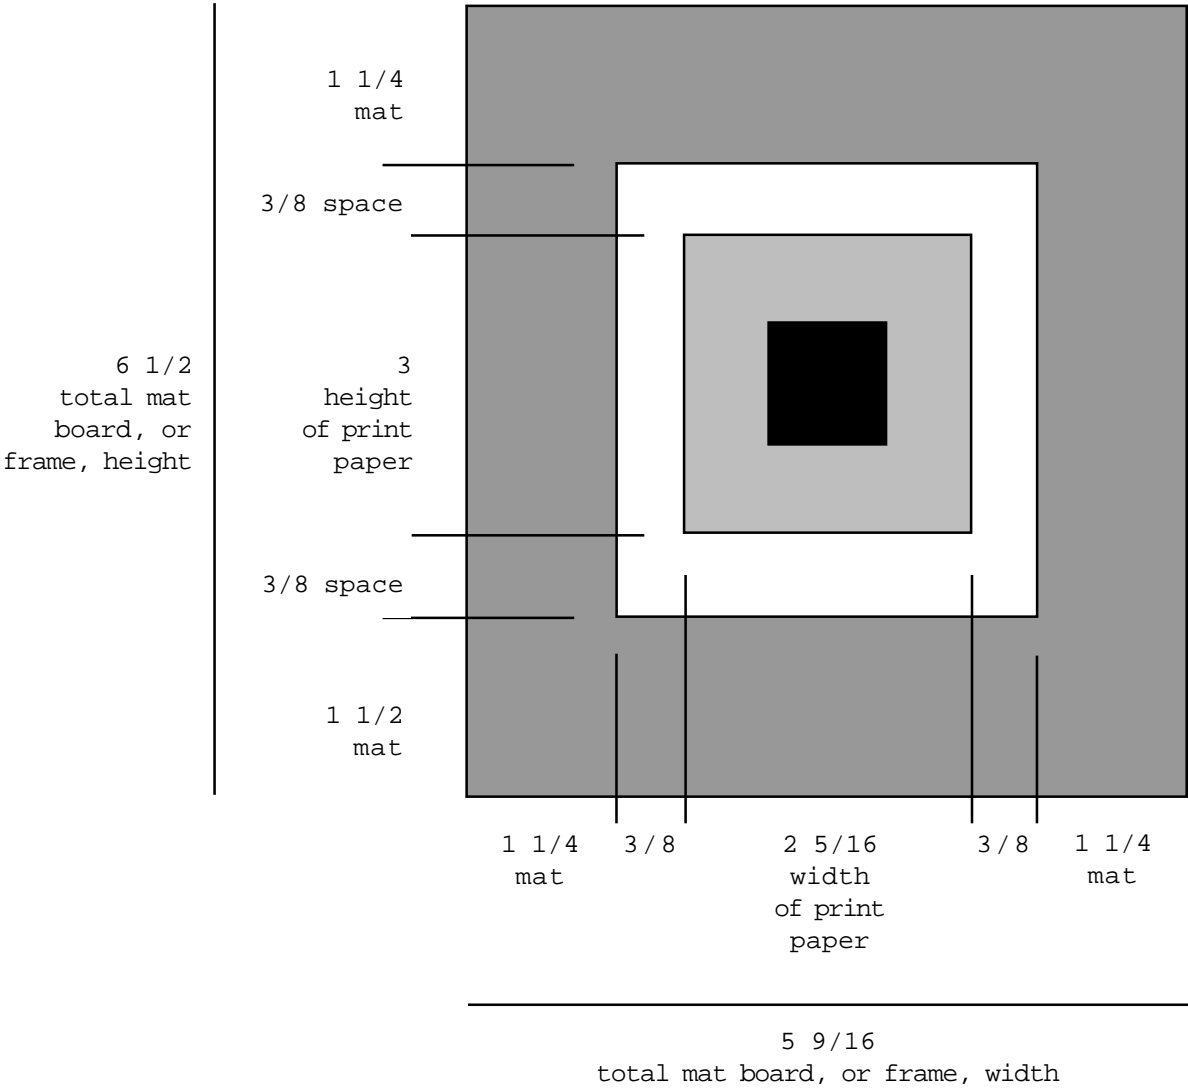

# MIGUEL DE CERVANTES 1

Measurements are in inches.

Dimensions recommended by the artist for preparing a floating mat in which to display the lithograph. Please note that the graphic is not drawn proportionally to the dimensions specified, but is presented only to help define each dimension. Follow the measurements given, not the graphic.