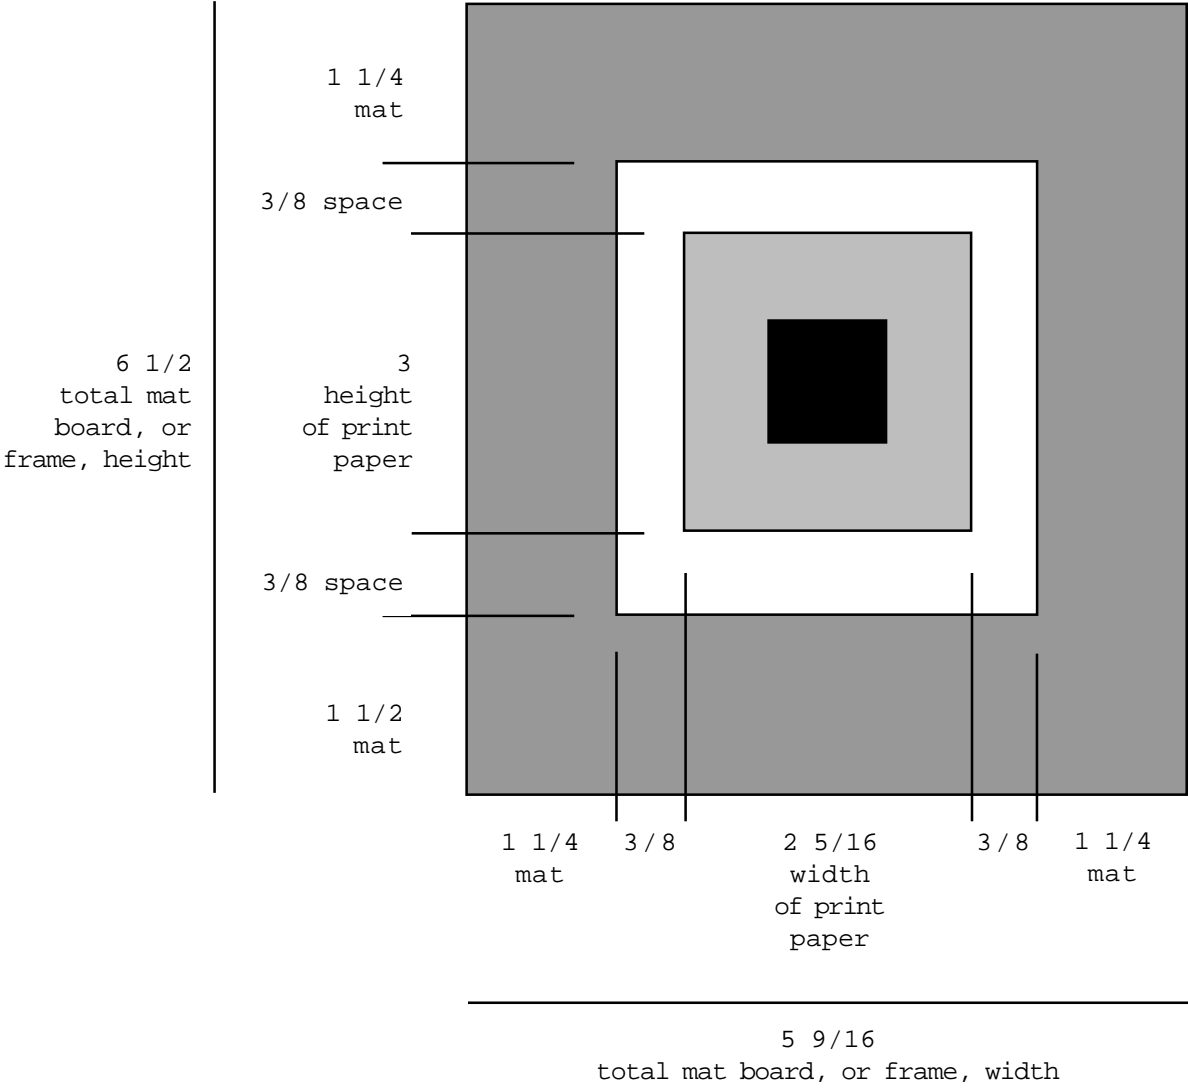

MARK TWAIN 1

Measurements are in inches.

Dimensions recommended by the artist for preparing a floating mat in which to display the lithograph. Please note that the graphic is not drawn proportionally to the dimensions specified, but is presented only to help define each dimension. Follow the measurements given, not the graphic.