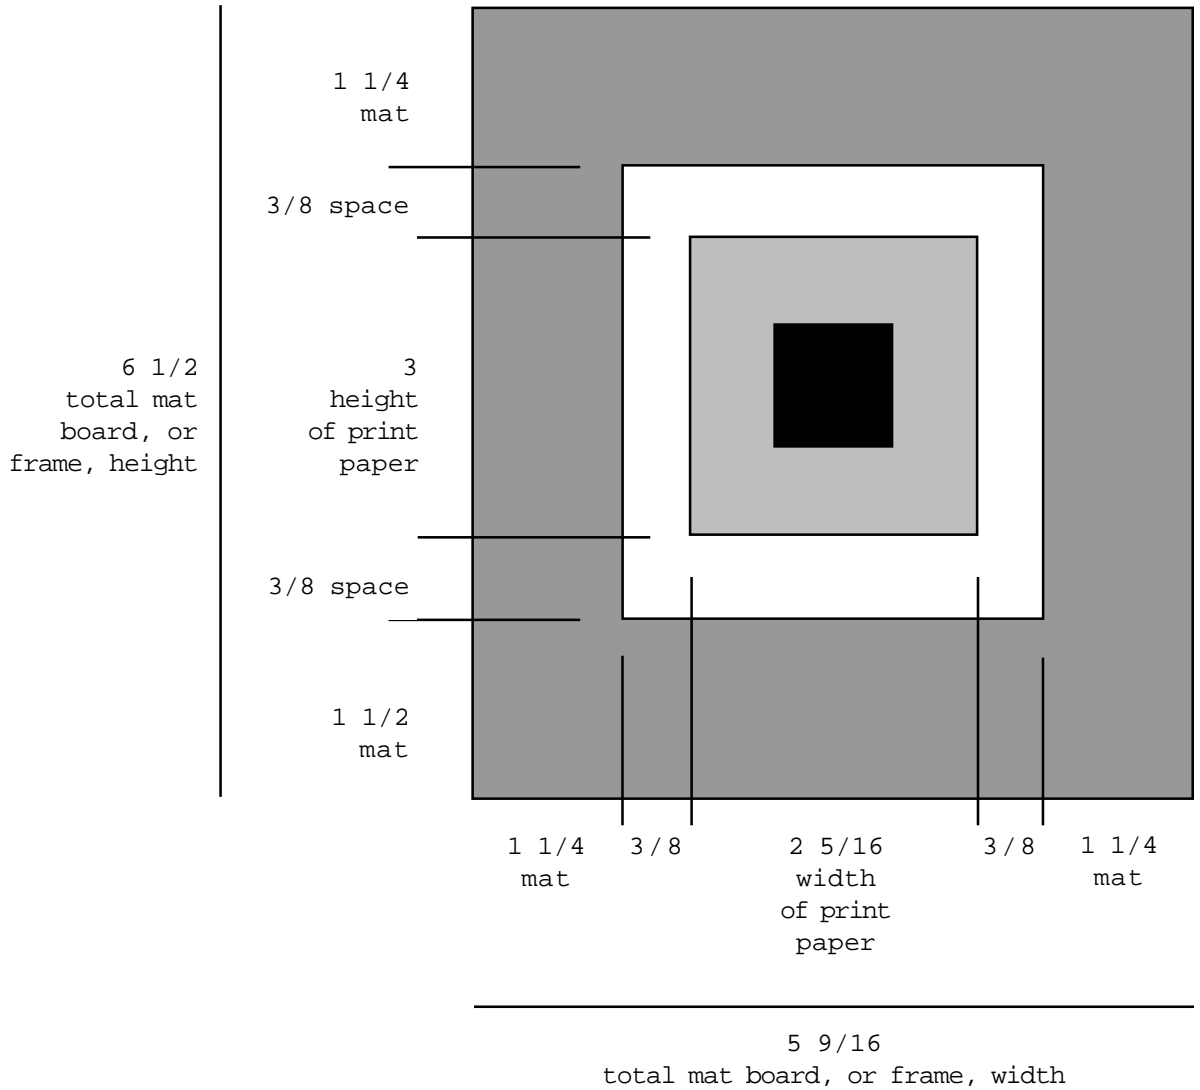

ROBERT LOUIS STEVENSON 1

Measurements are in inches.

Dimensions recommended by the artist for preparing a floating mat in which to display the lithograph. Please note that the graphic is not drawn proportionally to the dimensions specified, but is presented only to help define each dimension. Follow the measurements given, not the graphic.