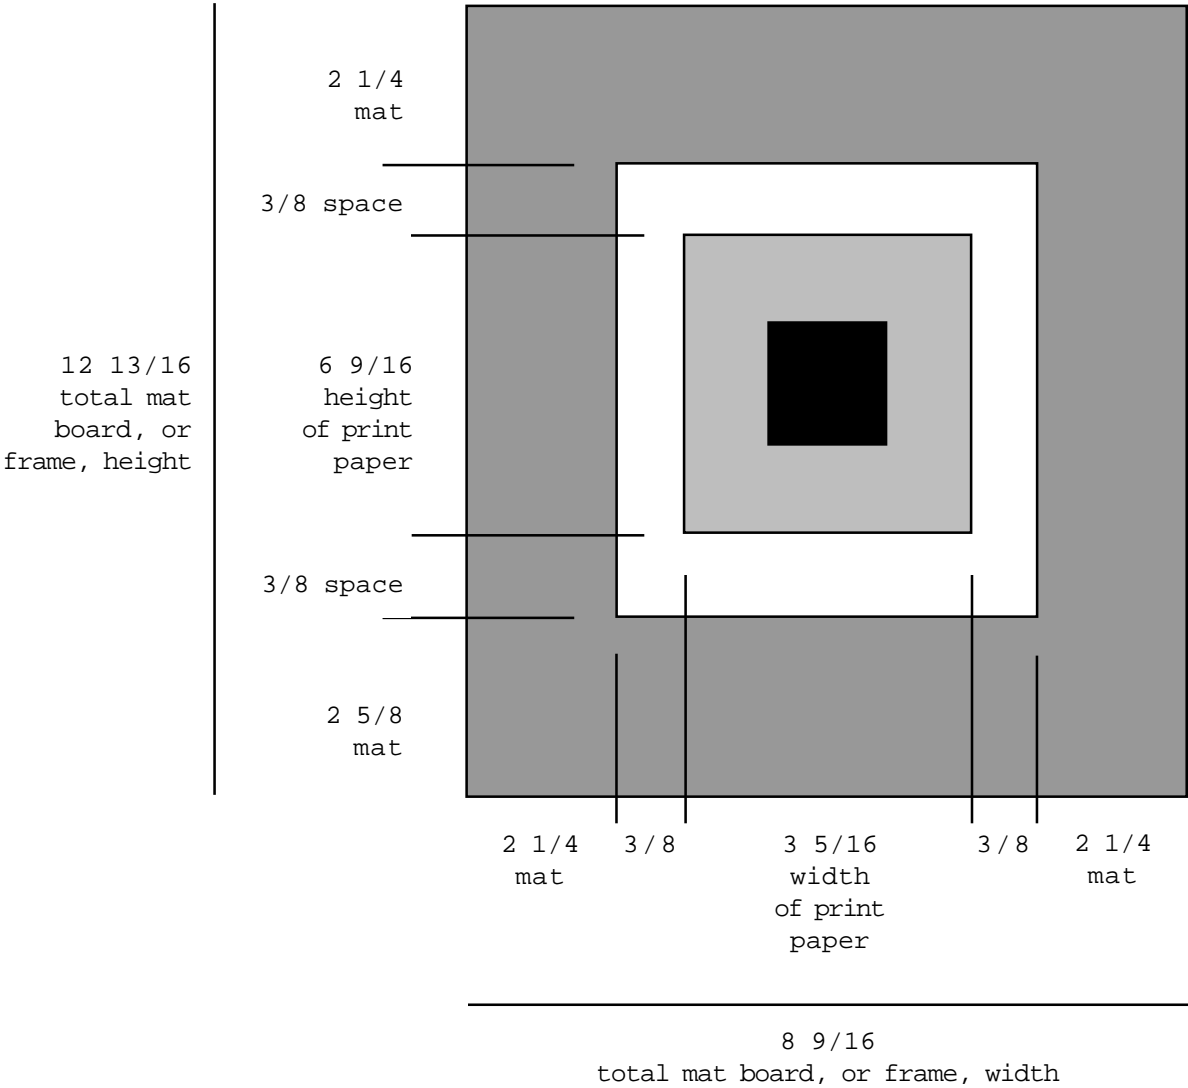

SNOW WHITE

Measurements are in inches.

Dimensions recommended by the artist for preparing a floating mat in which to display the lithograph. Please note that the graphic is not drawn proportionally to the dimensions specified, but is presented only to help define each dimension. Follow the measurements given, not the graphic.