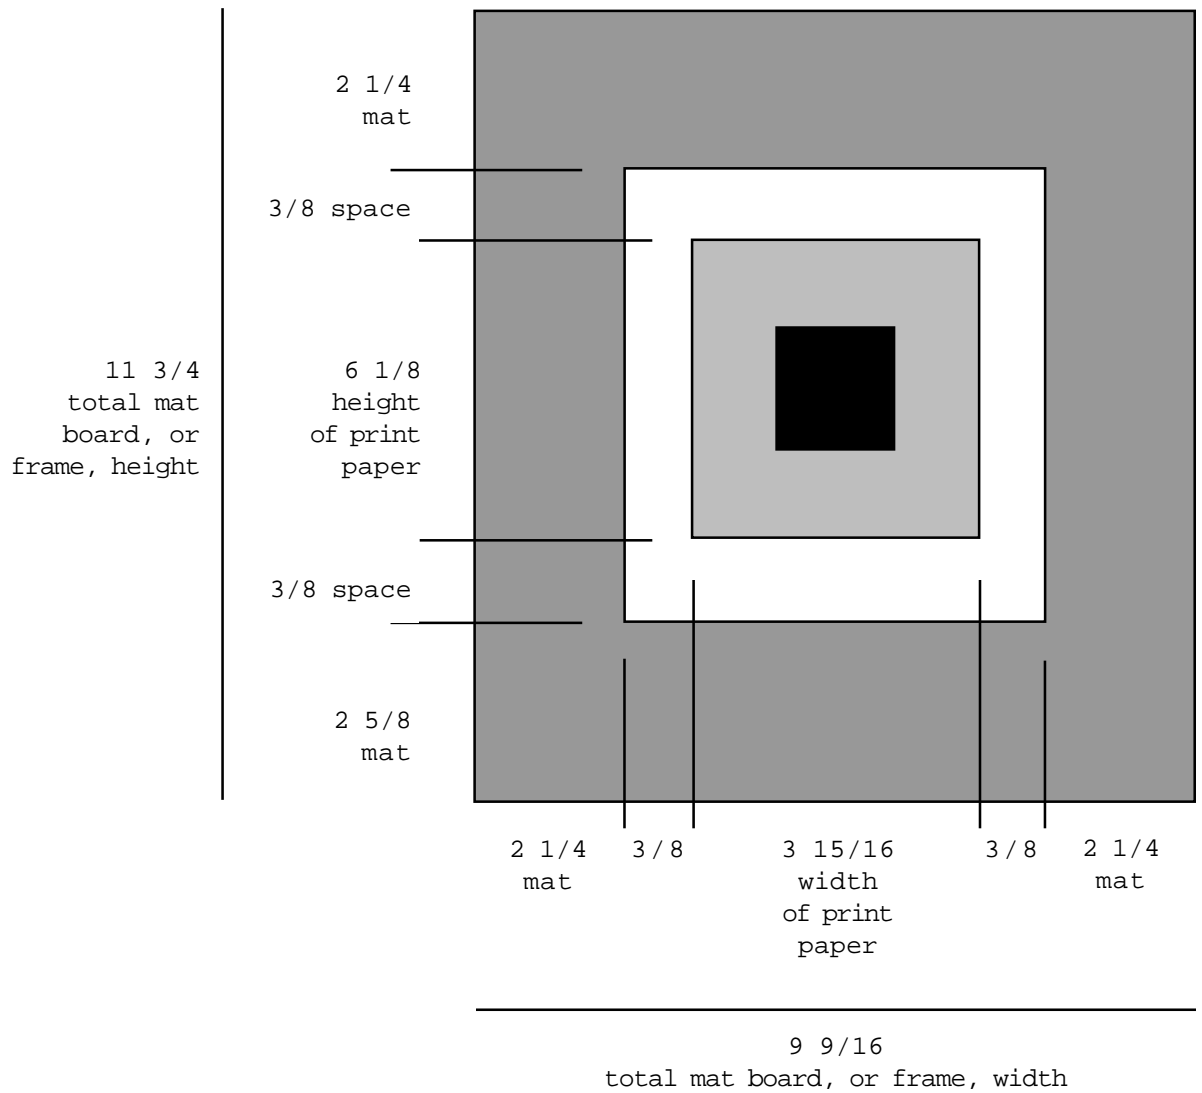

SOLITUDE

Measurements are in inches.

Dimensions recommended by the artist for preparing a floating mat in which to display the lithograph. Please note that the graphic is not drawn proportionally to the dimensions specified, but is presented only to help define each dimension. Follow the measurements given, not the graphic.