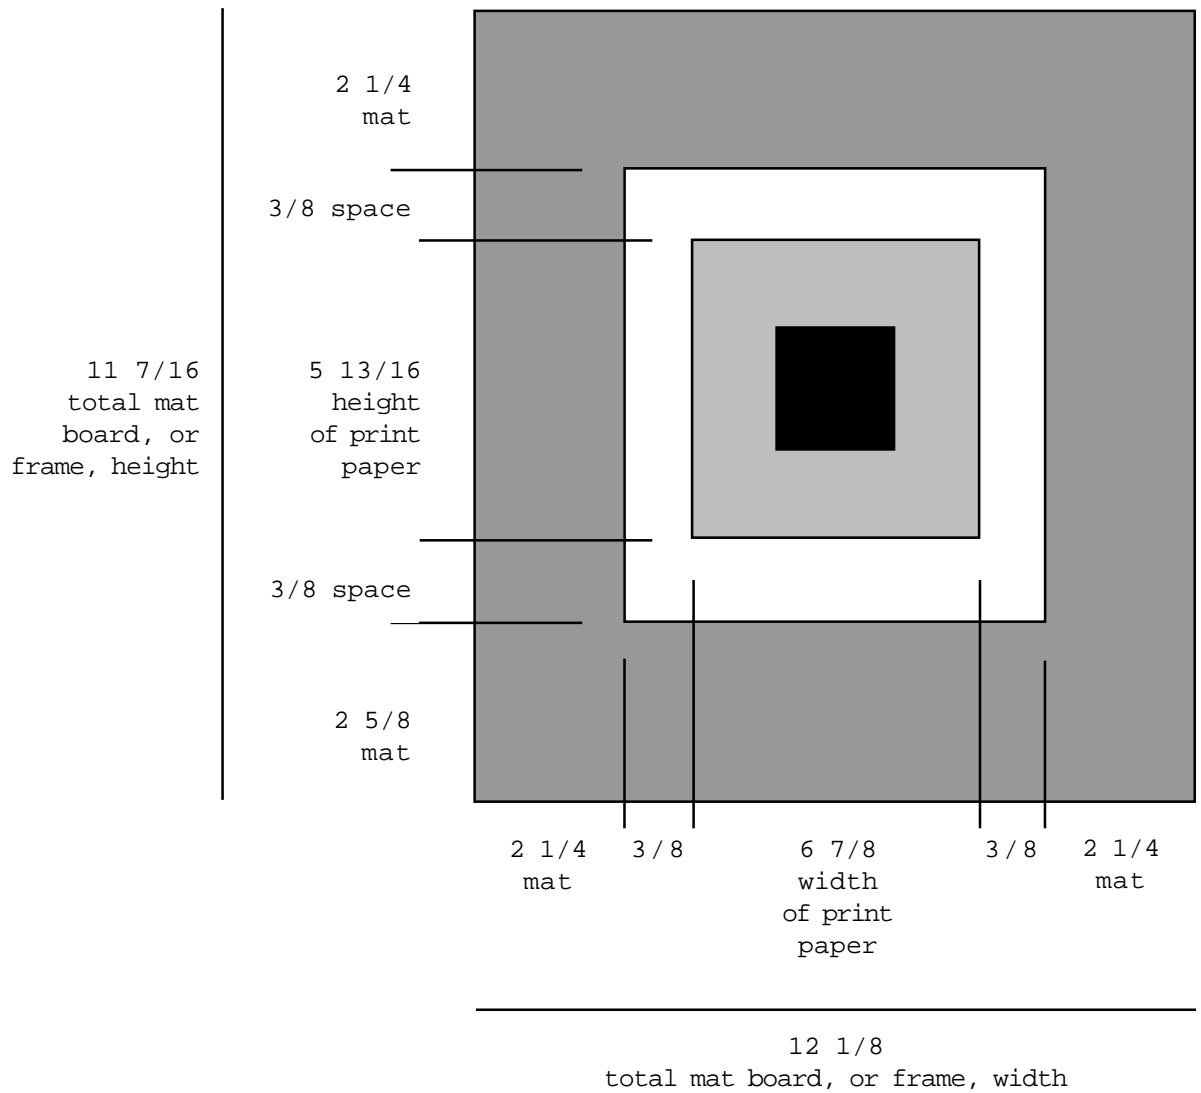

NASTURTIUM

Measurements are in inches.

Dimensions recommended by the artist for preparing a floating mat in which to display the lithograph. Please note that the graphic is not drawn proportionally to the dimensions specified, but is presented only to help define each dimension. Follow the measurements given, not the graphic.