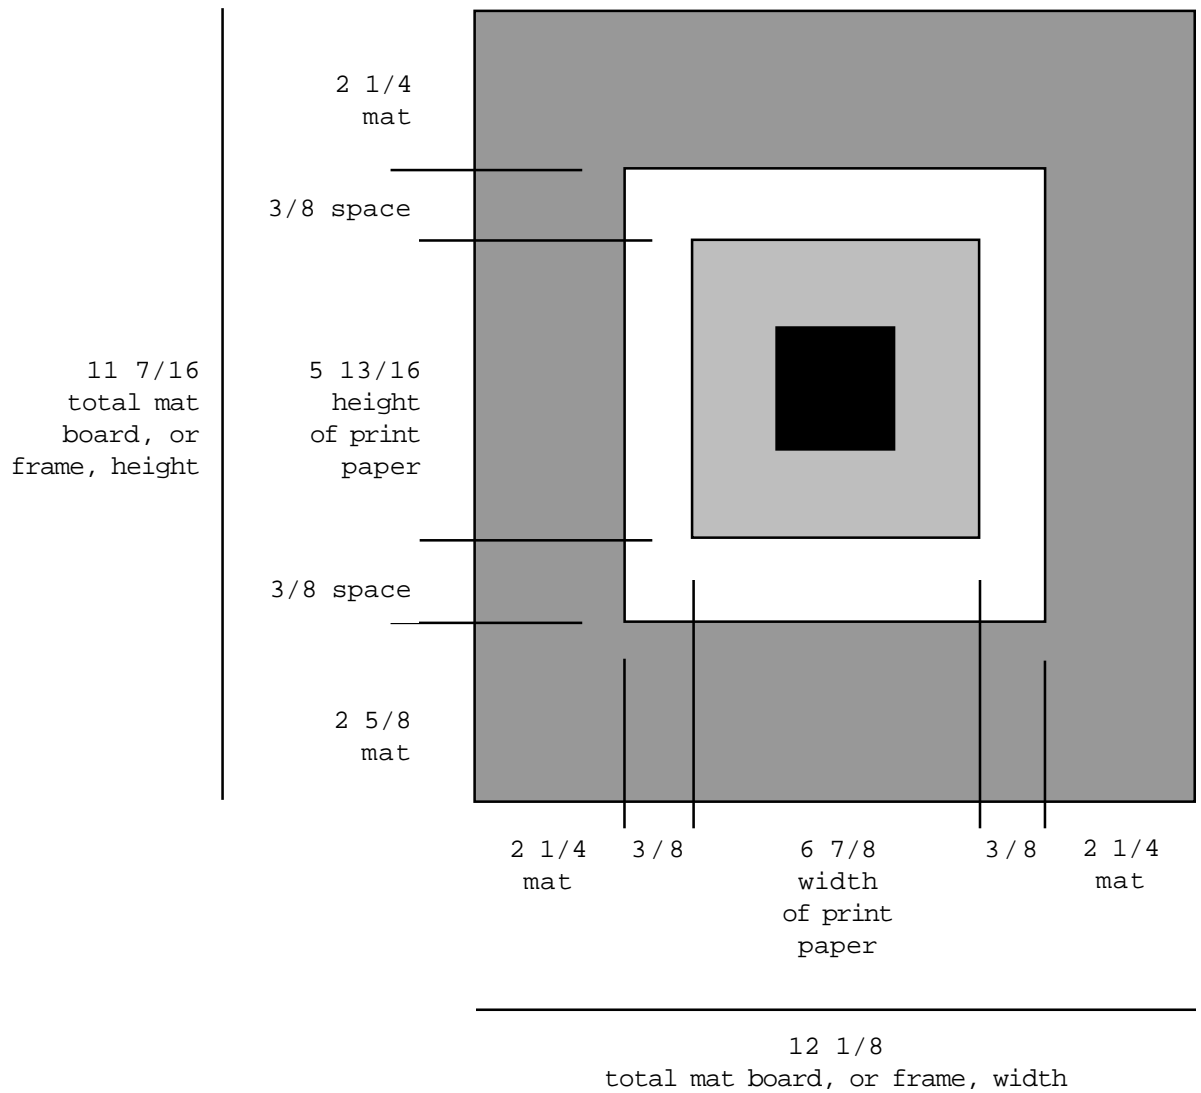

# NASTURTIUM

Measurements are in inches.

Dimensions recommended by the artist for preparing a floating mat in which to display the lithograph. Please note that the graphic is not drawn proportionally to the dimensions specified, but is presented only to help define each dimension. Follow the measurements given, not the graphic.