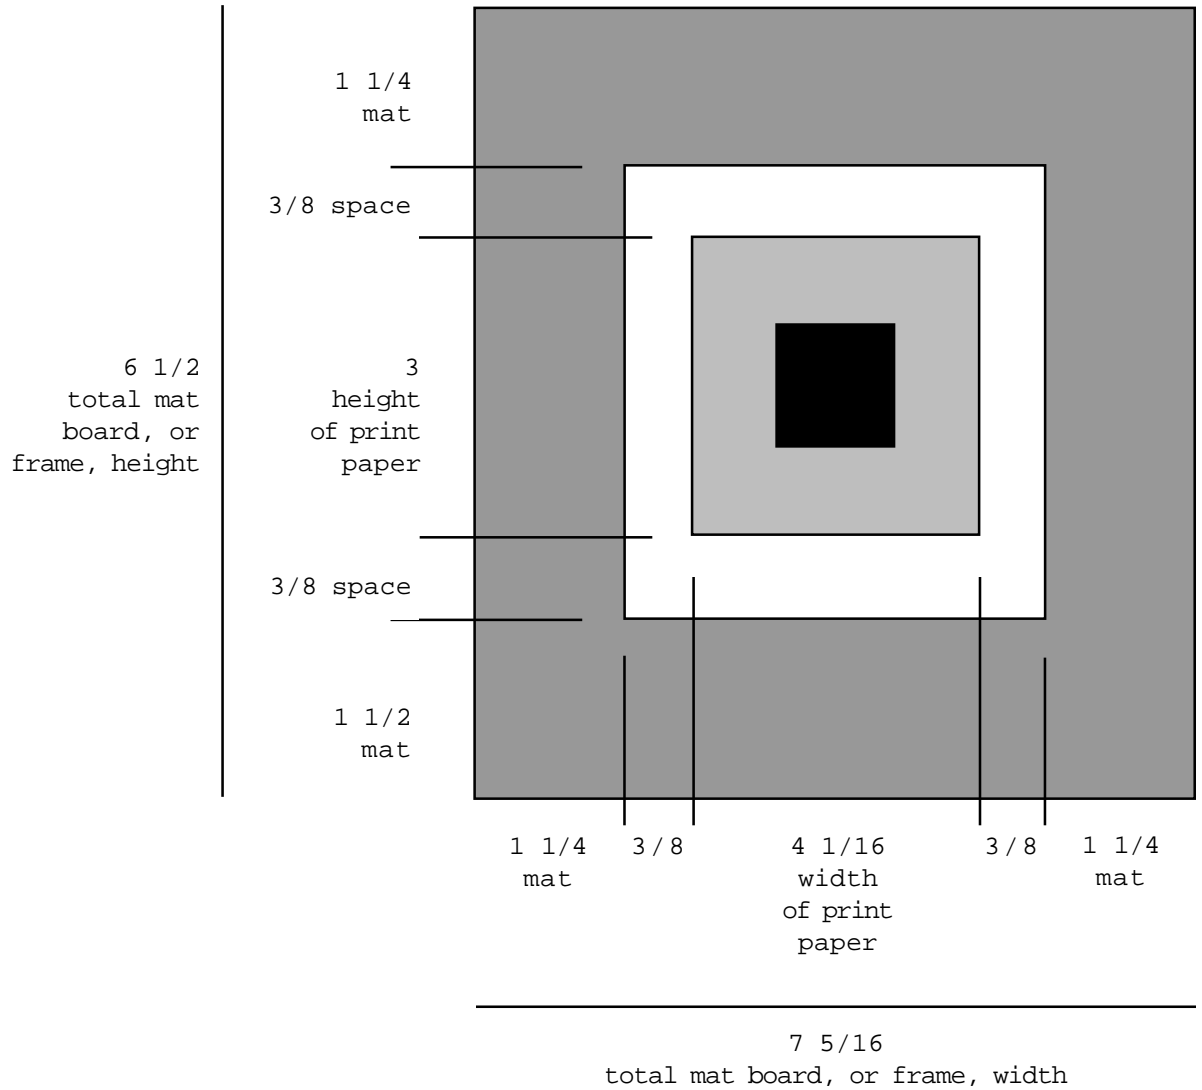

MURMURING LAKE

Measurements are in inches.

Dimensions recommended by the artist for preparing a floating mat in which to display the lithograph. Please note that the graphic is not drawn proportionally to the dimensions specified, but is presented only to help define each dimension. Follow the measurements given, not the graphic.