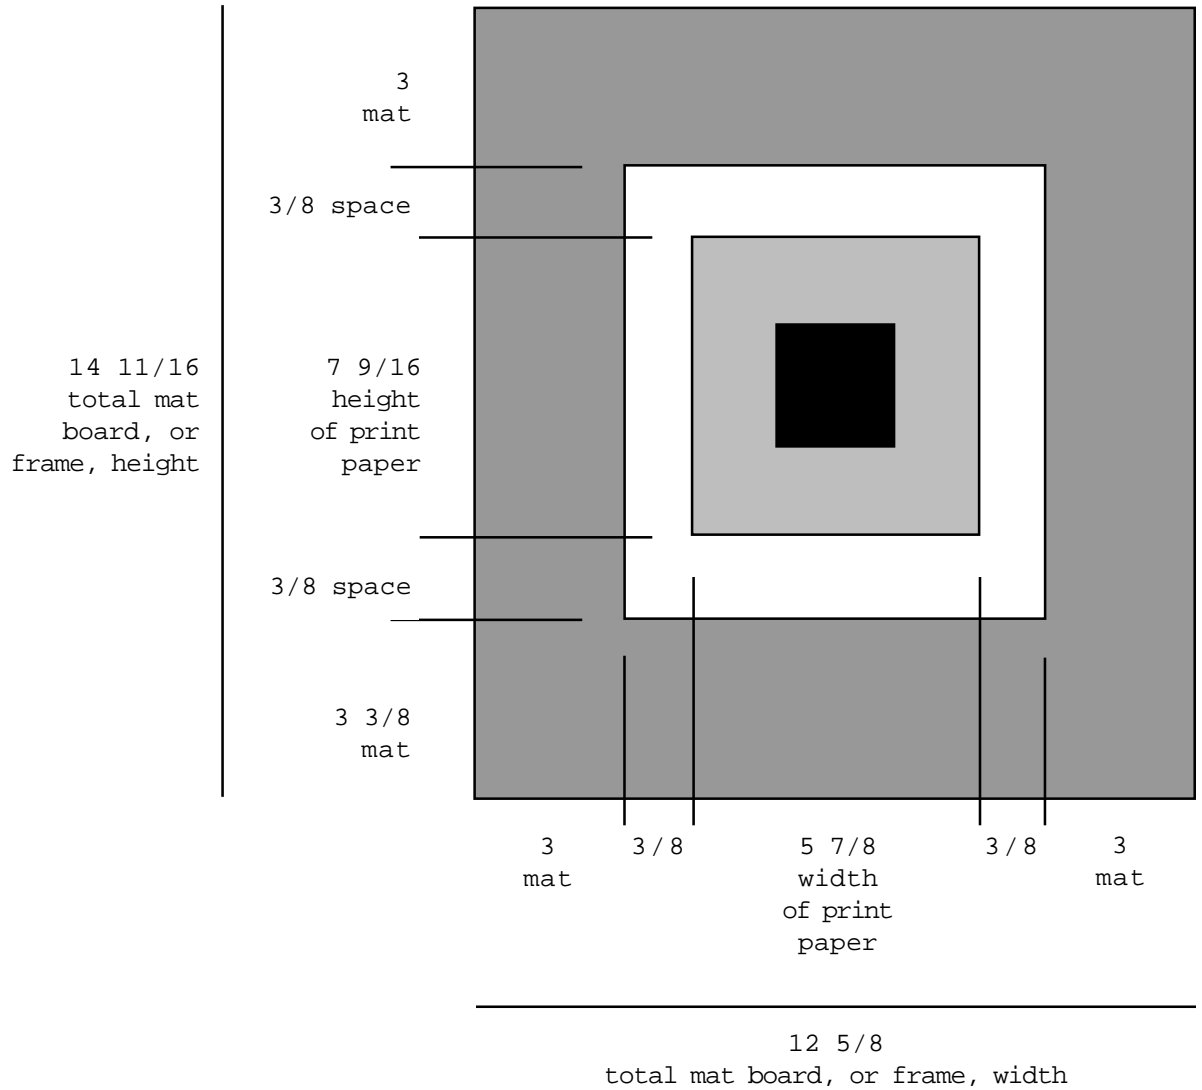

THE LIMBERLOST

Measurements are in inches.

Dimensions recommended by the artist for preparing a floating mat in which to display the lithograph. Please note that the graphic is not drawn proportionally to the dimensions specified, but is presented only to help define each dimension. Follow the measurements given, not the graphic.