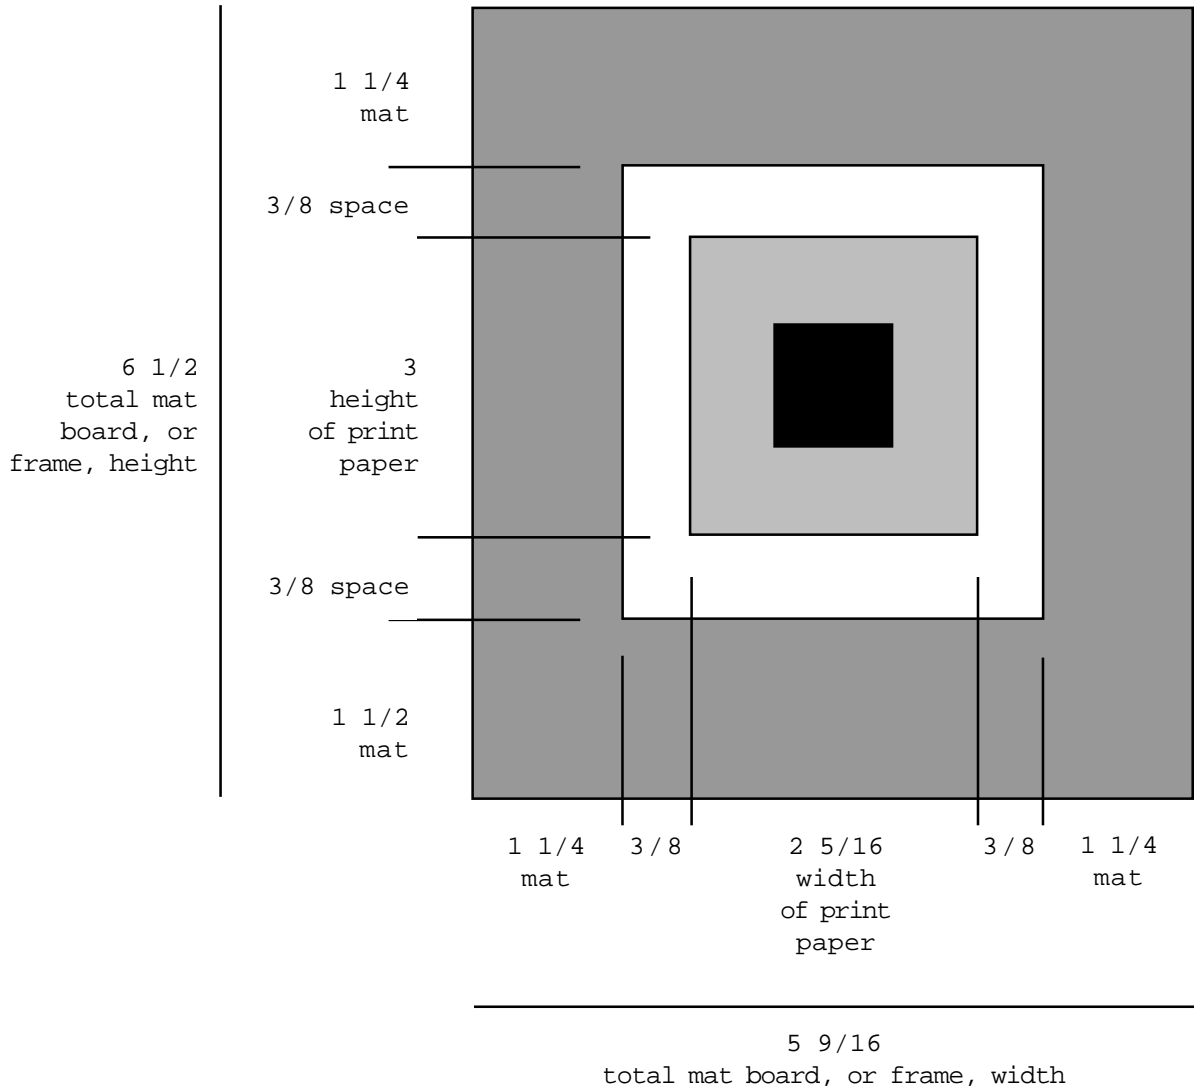

WILLIAM SHAKESPEARE 1

Measurements are in inches.

Dimensions recommended by the artist for preparing a floating mat in which to display the lithograph. Please note that the graphic is not drawn proportionally to the dimensions specified, but is presented only to help define each dimension. Follow the measurements given, not the graphic.