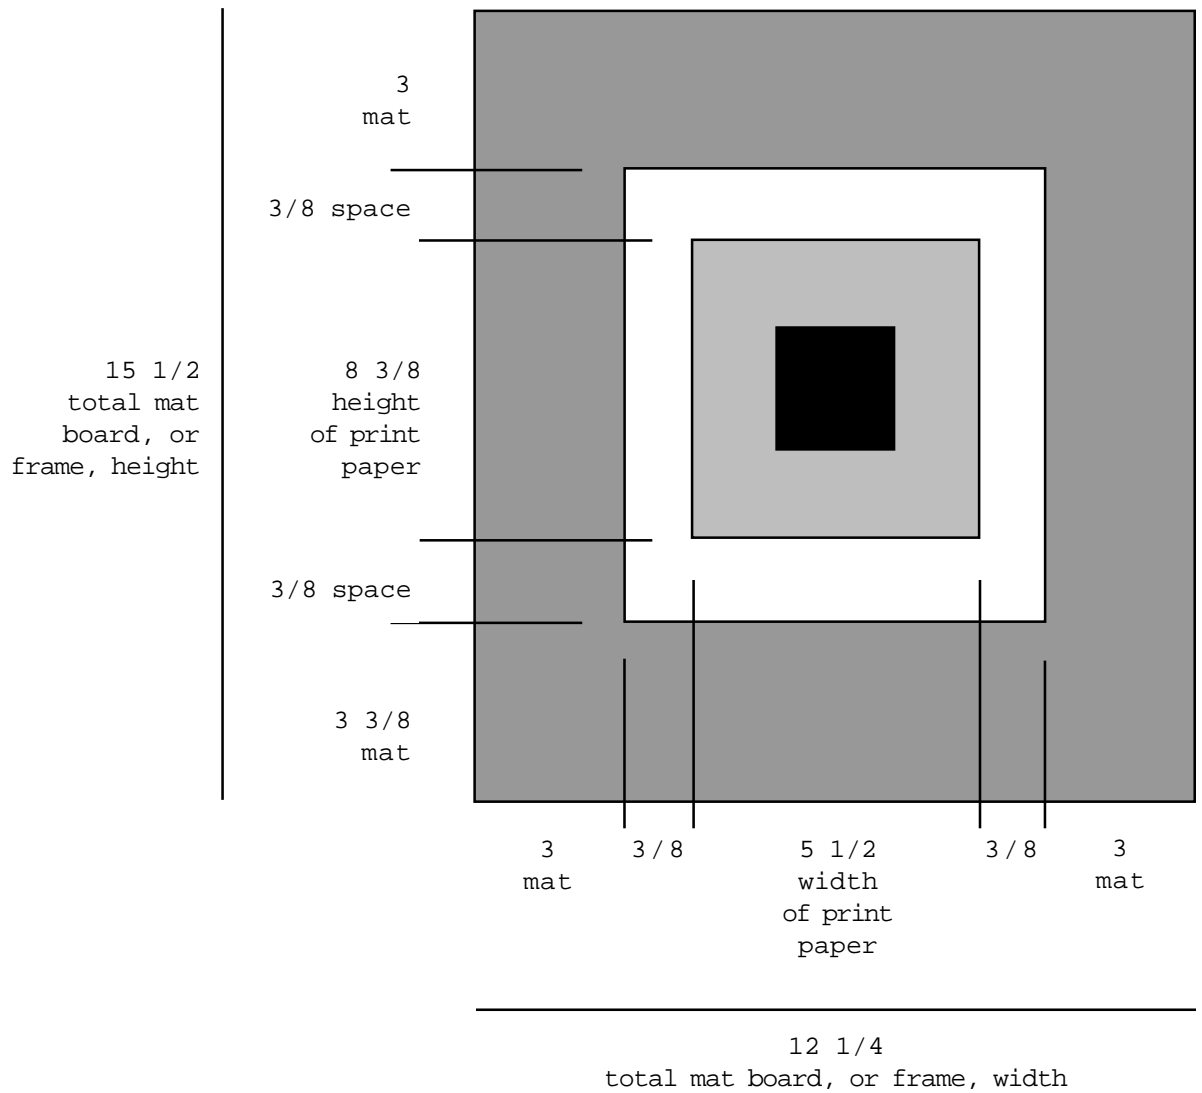

GIFTS OF MORN

Measurements are in inches.

Dimensions recommended by the artist for preparing a floating mat in which to display the lithograph. Please note that the graphic is not drawn proportionally to the dimensions specified, but is presented only to help define each dimension. Follow the measurements given, not the graphic.