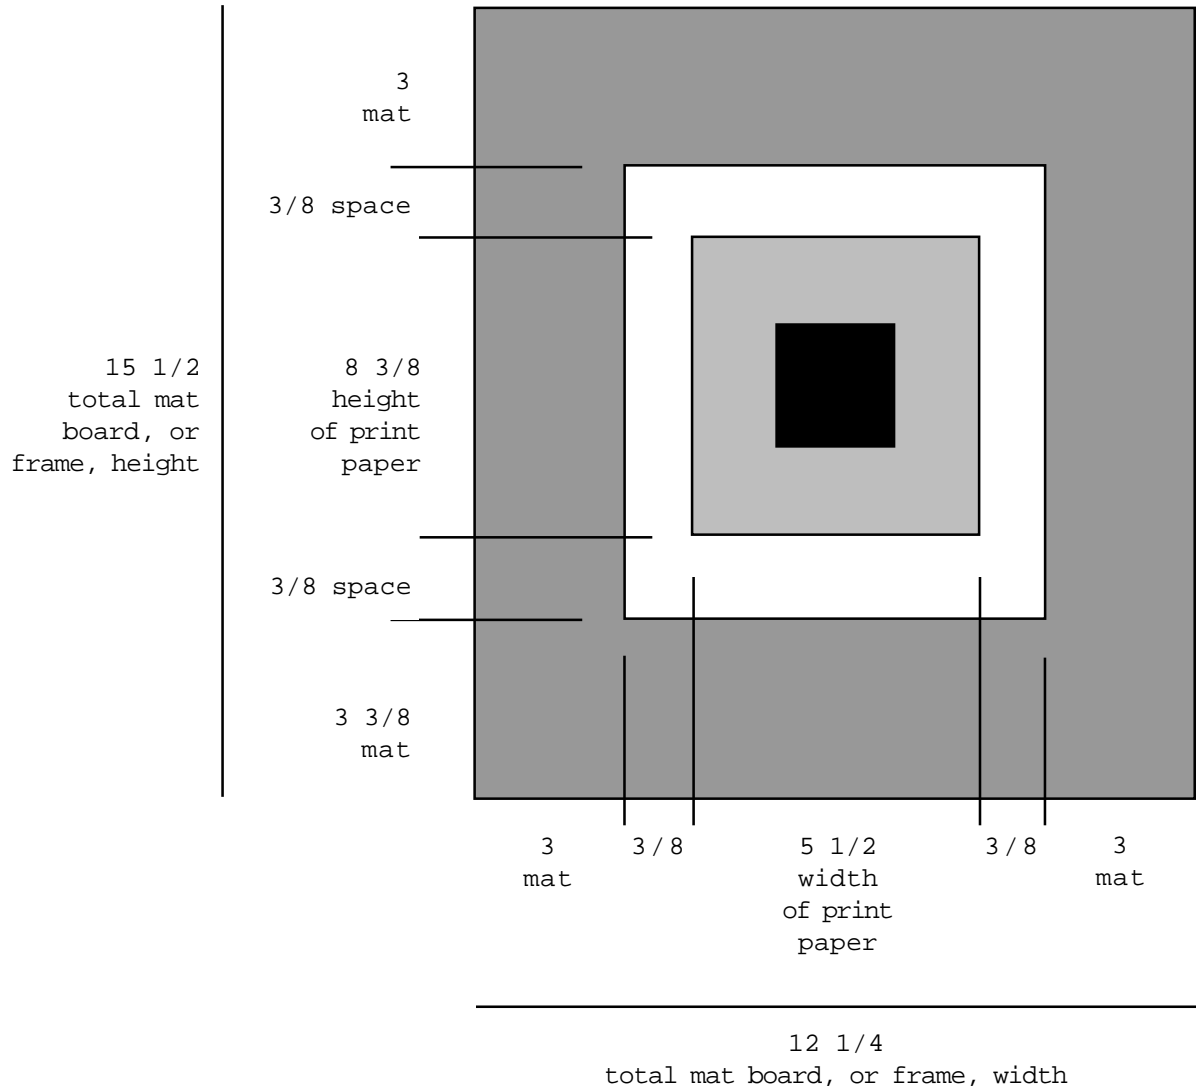

GIFTS OF MORN

Measurements are in inches.

Dimensions recommended by the artist for preparing a floating mat in which to display the lithograph. Please note that the graphic is not drawn proportionally to the dimensions specified, but is presented only to help define each dimension. Follow the measurements given, not the graphic.