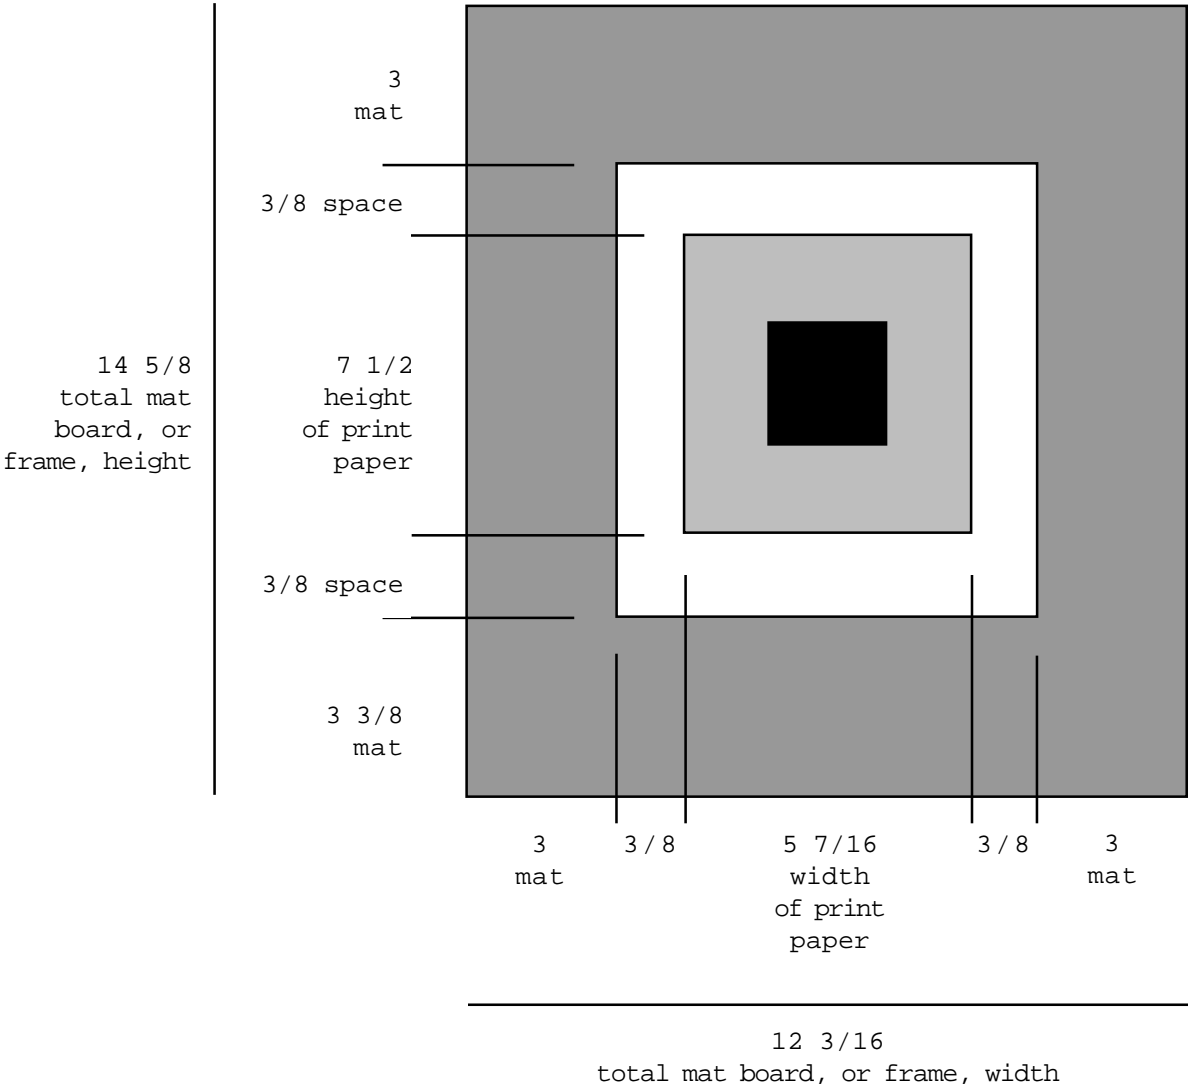

EVENING POST

Measurements are in inches.

Dimensions recommended by the artist for preparing a floating mat in which to display the lithograph. Please note that the graphic is not drawn proportionally to the dimensions specified, but is presented only to help define each dimension. Follow the measurements given, not the graphic.