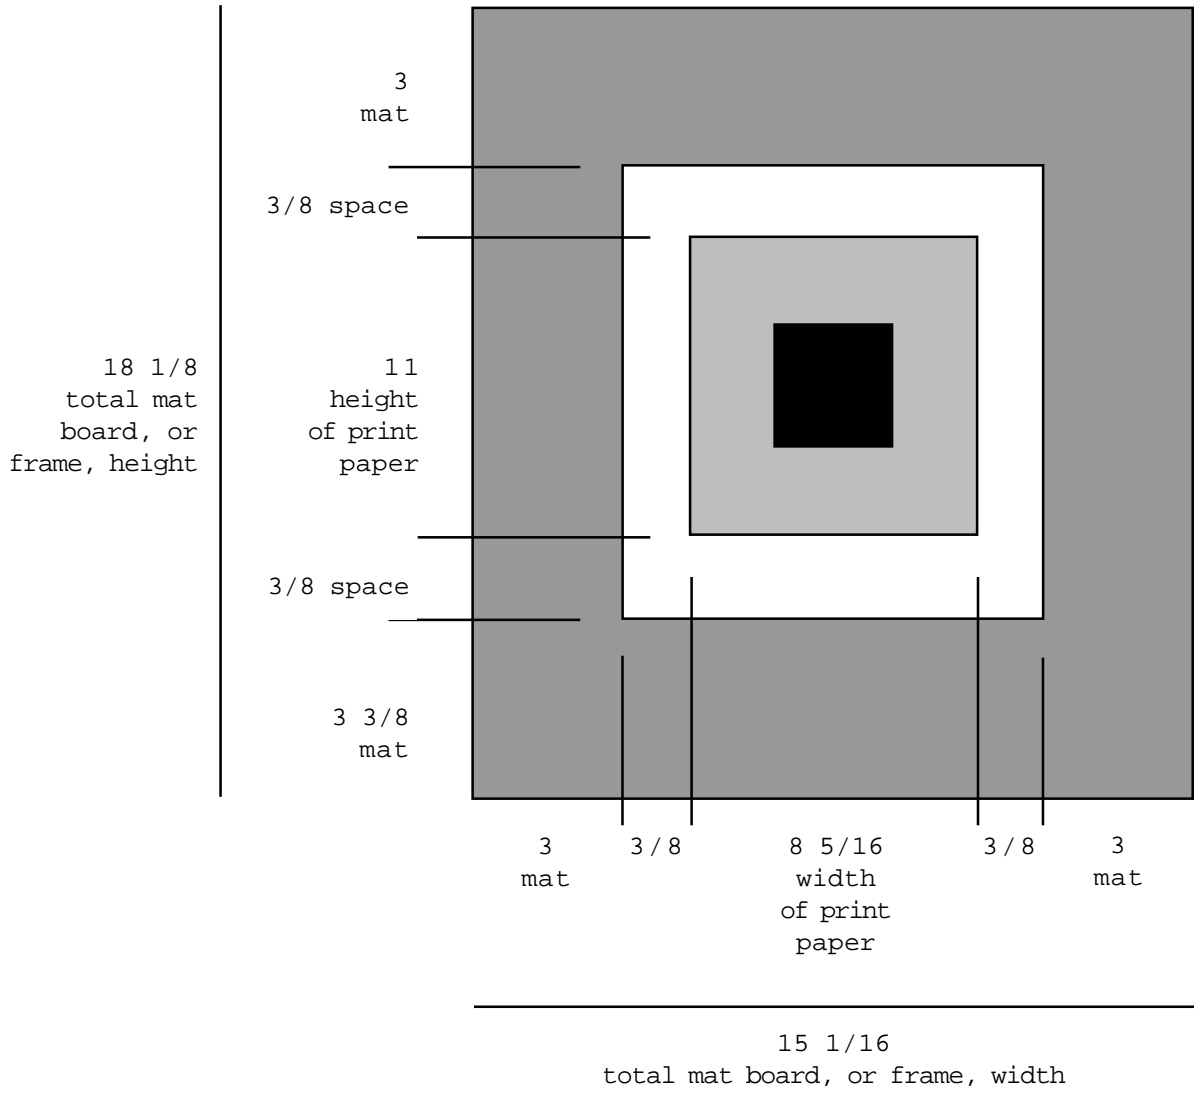

ELSPETH'S HOLLYHOCKS

Measurements are in inches.

Dimensions recommended by the artist for preparing a floating mat in which to display the lithograph. Please note that the graphic is not drawn proportionally to the dimensions specified, but is presented only to help define each dimension. Follow the measurements given, not the graphic.