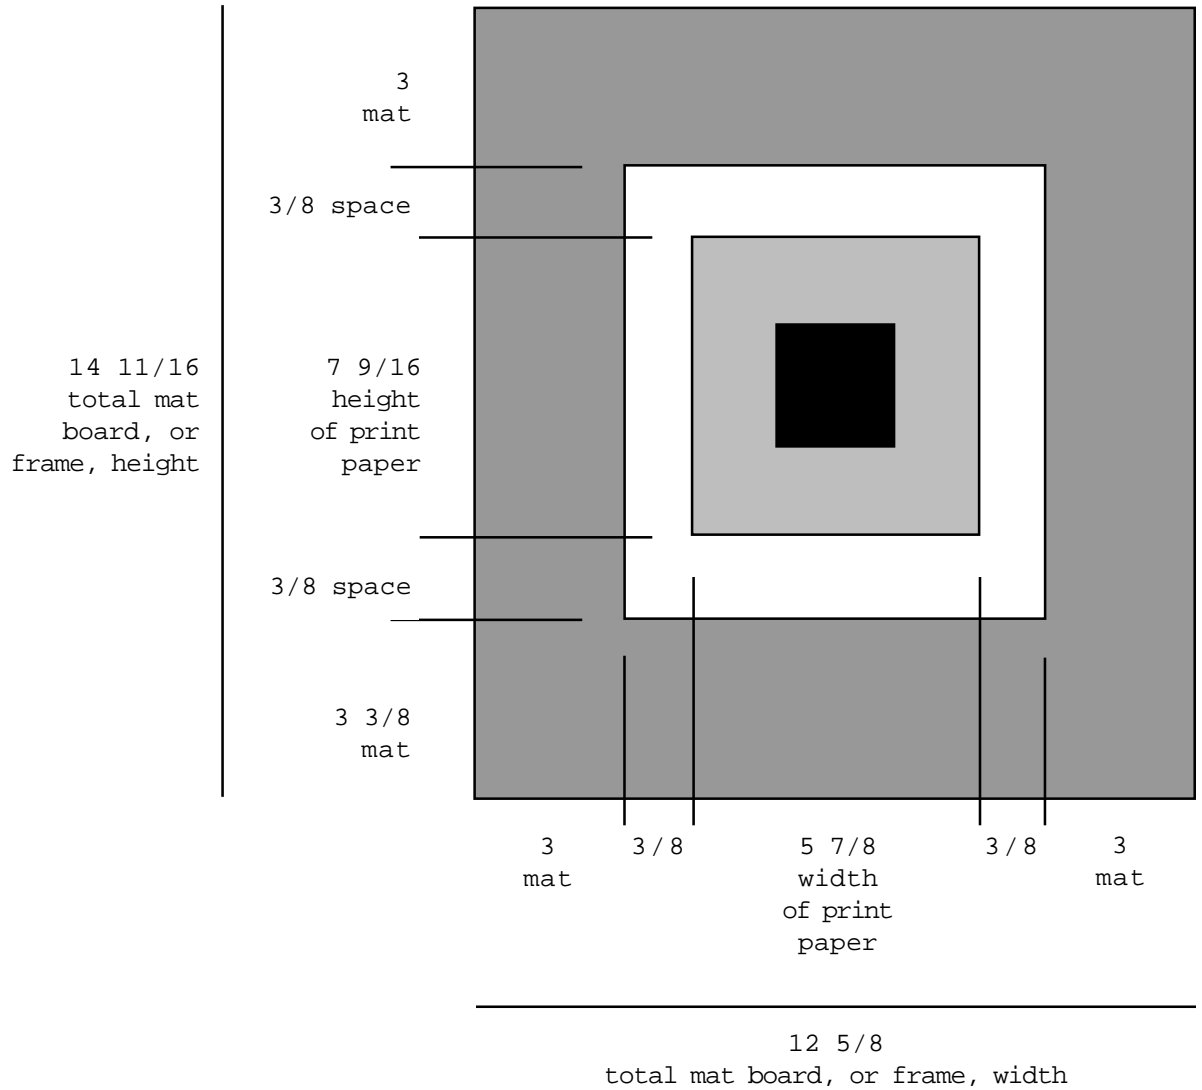

# A BOY'S PRAYER

Measurements are in inches.

Dimensions recommended by the artist for preparing a floating mat in which to display the lithograph. Please note that the graphic is not drawn proportionally to the dimensions specified, but is presented only to help define each dimension. Follow the measurements given, not the graphic.