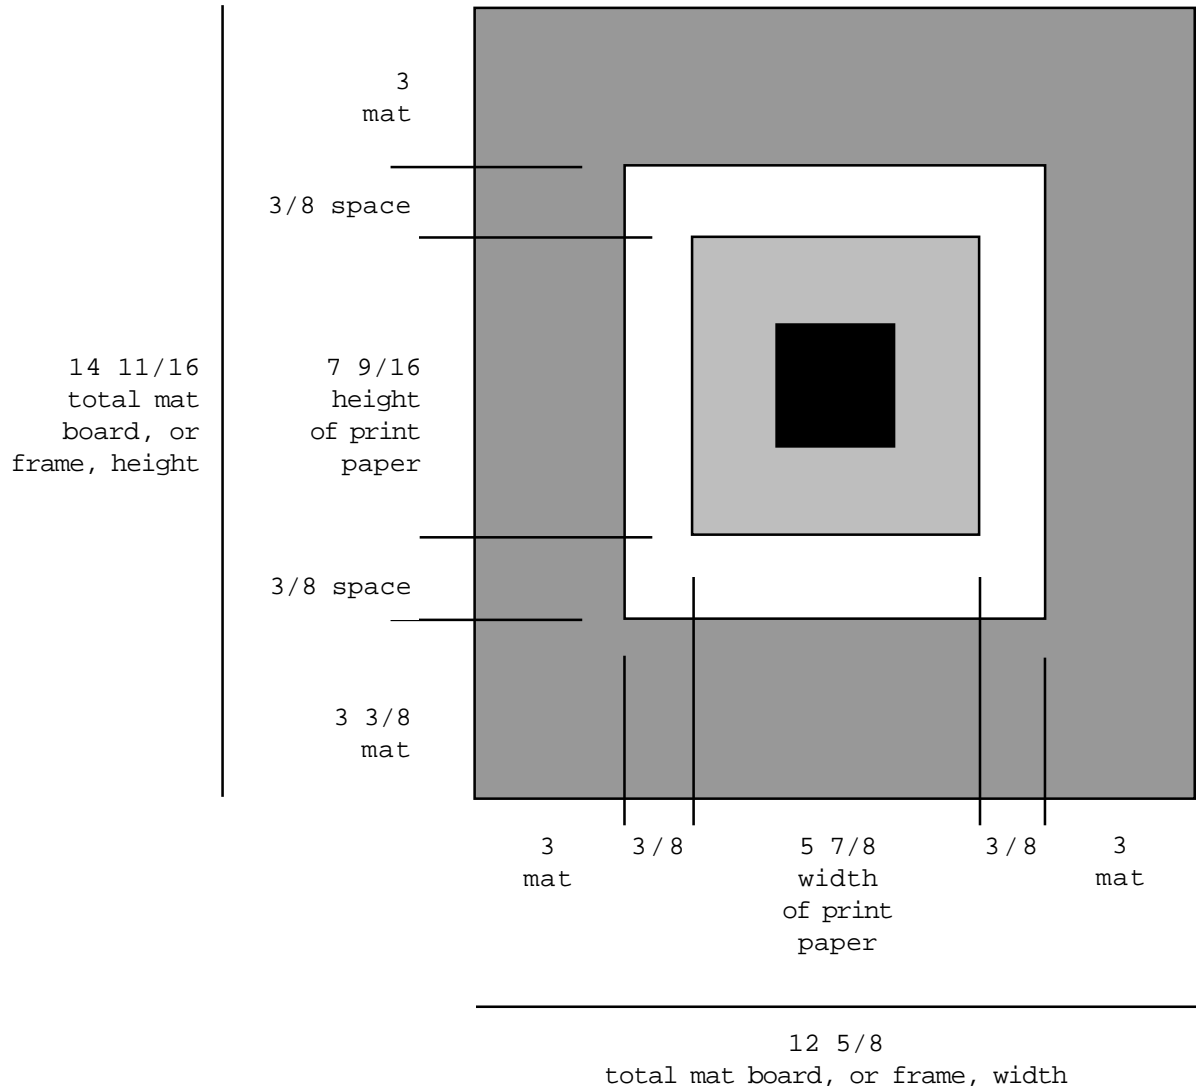

A BOY'S PRAYER

Measurements are in inches.

Dimensions recommended by the artist for preparing a floating mat in which to display the lithograph. Please note that the graphic is not drawn proportionally to the dimensions specified, but is presented only to help define each dimension. Follow the measurements given, not the graphic.