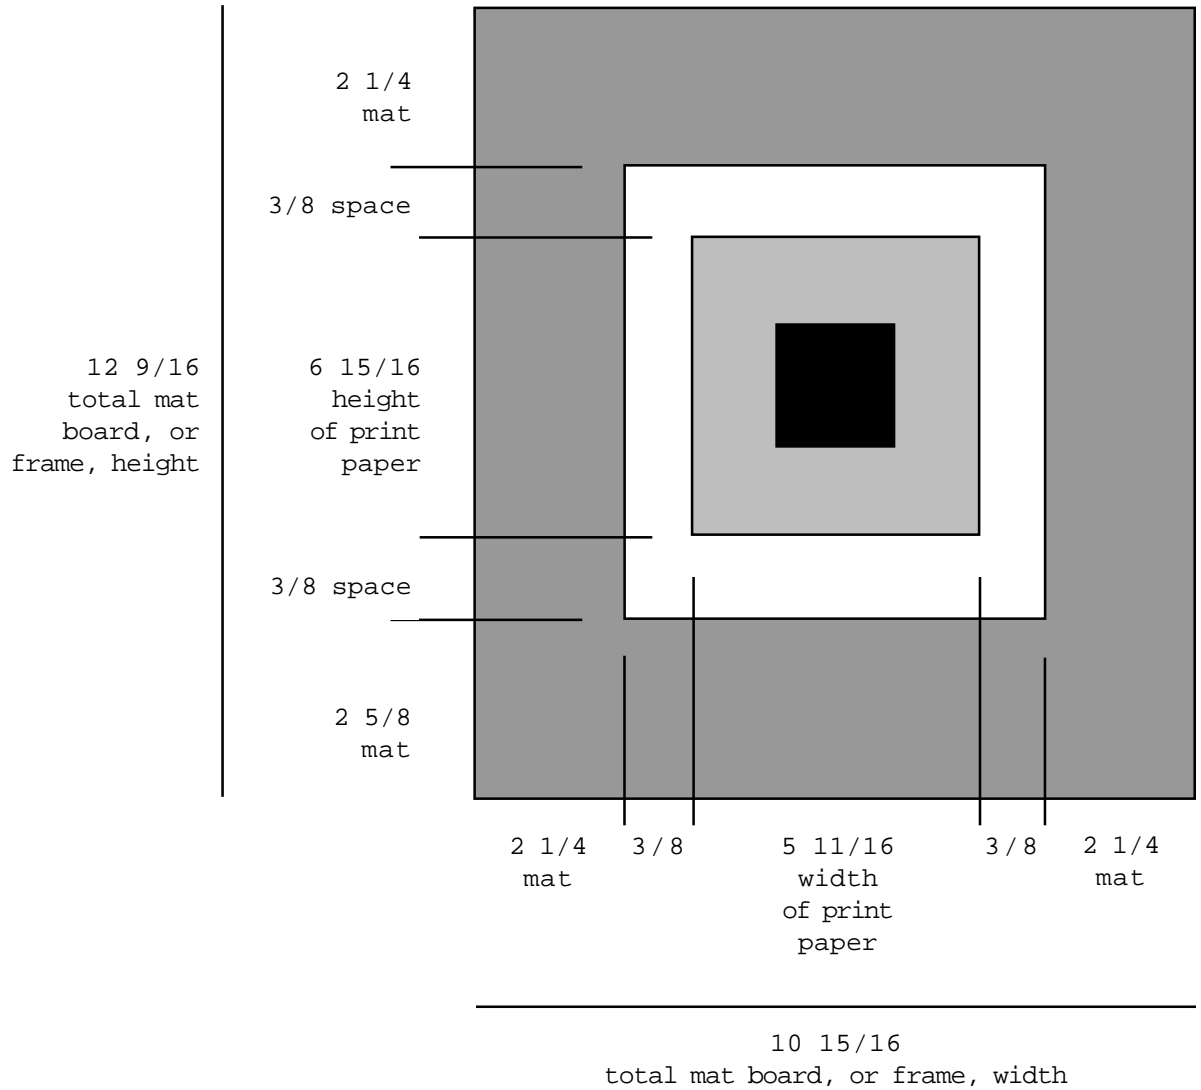

# BLACK-EYED SUSAN

Measurements are in inches.

Dimensions recommended by the artist for preparing a floating mat in which to display the lithograph. Please note that the graphic is not drawn proportionally to the dimensions specified, but is presented only to help define each dimension. Follow the measurements given, not the graphic.