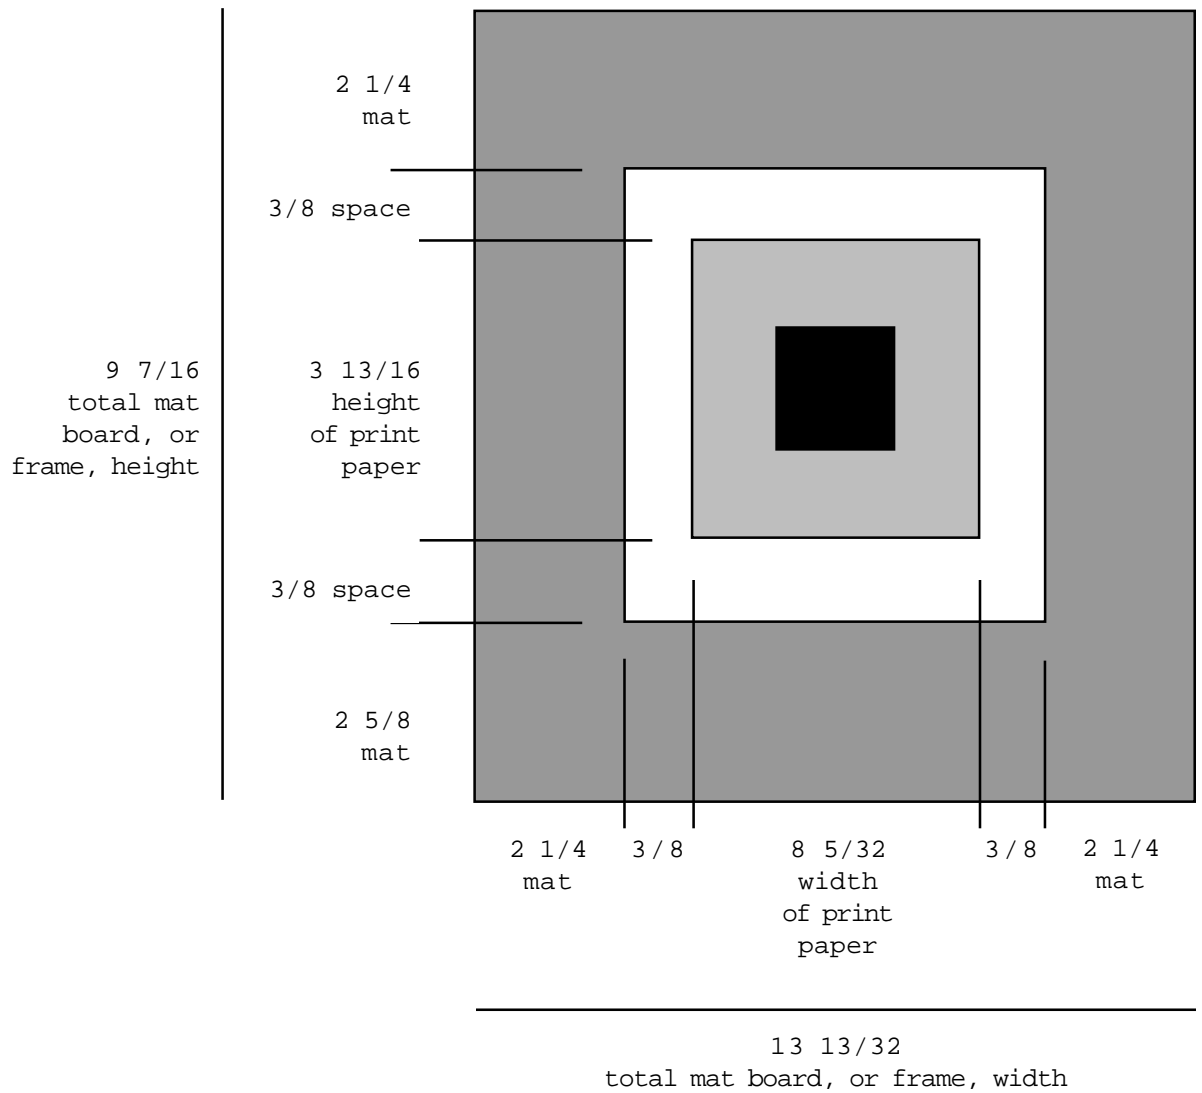

THE ALMIRA

Measurements are in inches.

Dimensions recommended by the artist for preparing a floating mat in which to display the lithograph. Please note that the graphic is not drawn proportionally to the dimensions specified, but is presented only to help define each dimension. Follow the measurements given, not the graphic.