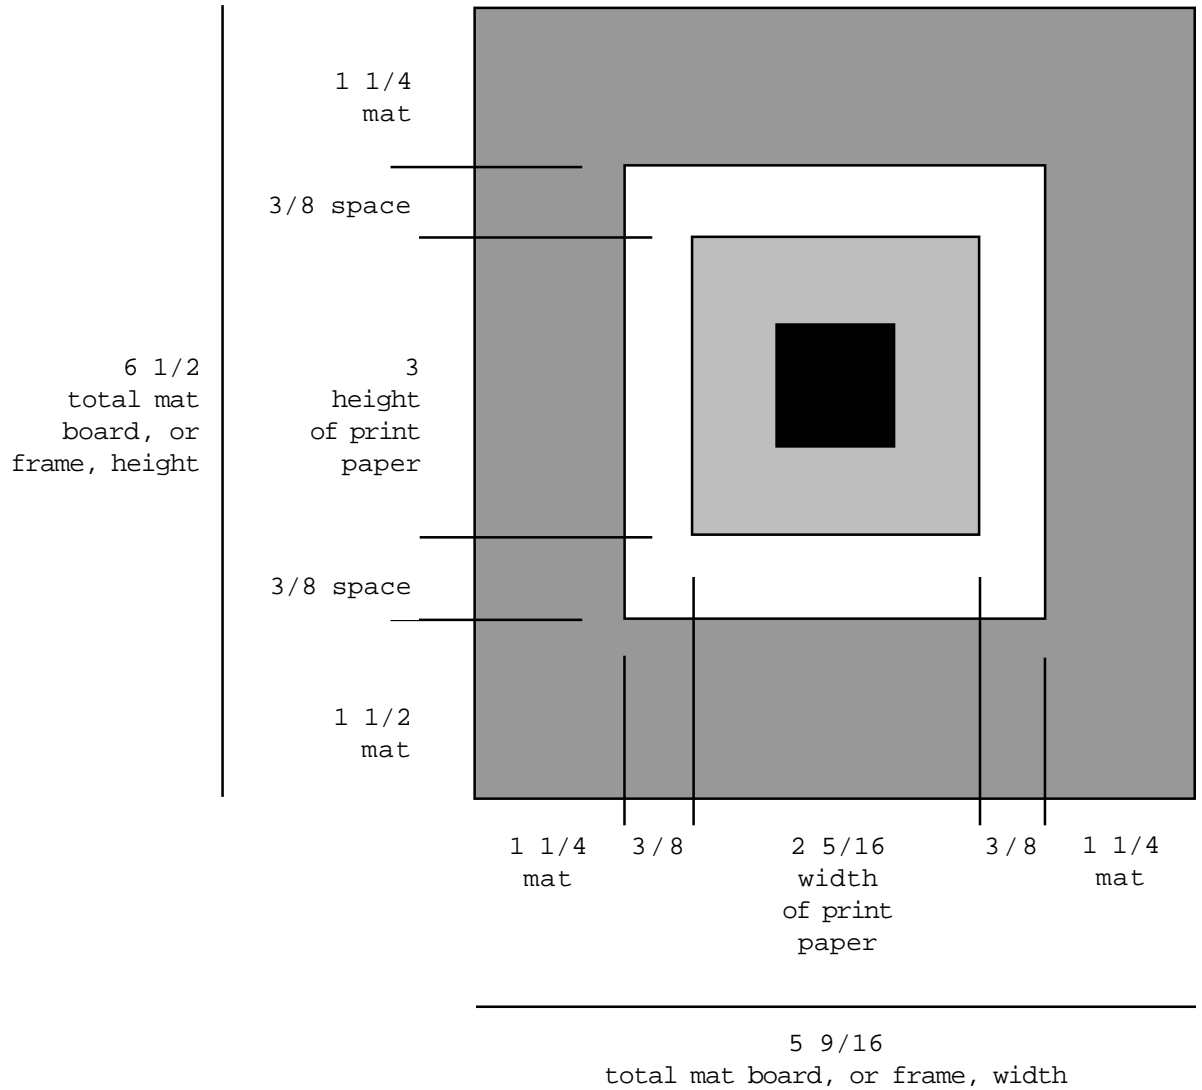

# ARTHUR CONAN DOYLE 1

Measurements are in inches.

Dimensions recommended by the artist for preparing a floating mat in which to display the lithograph. Please note that the graphic is not drawn proportionally to the dimensions specified, but is presented only to help define each dimension. Follow the measurements given, not the graphic.