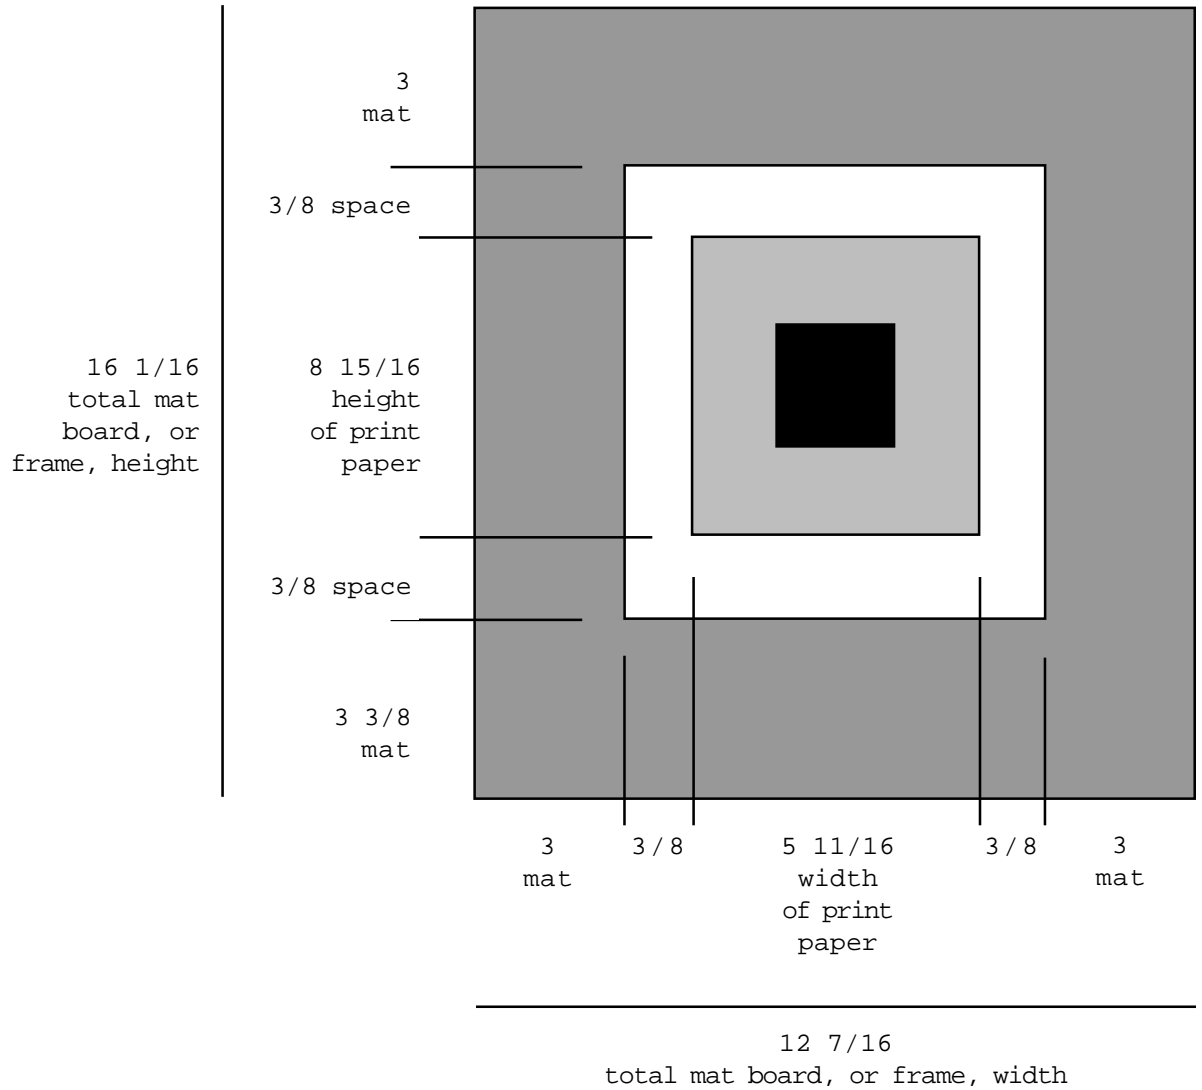

SUMMER'S END

Measurements are in inches.

Dimensions recommended by the artist for preparing a floating mat in which to display the lithograph. Please note that the graphic is not drawn proportionally to the dimensions specified, but is presented only to help define each dimension. Follow the measurements given, not the graphic.